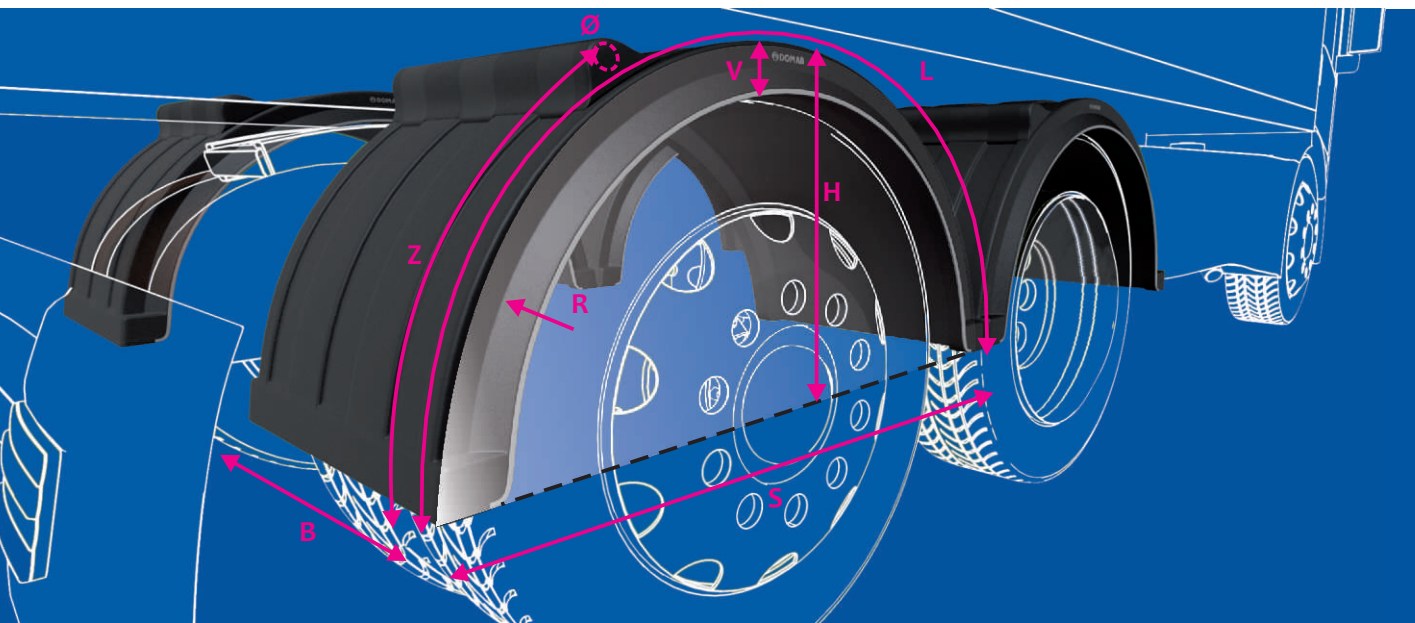

DIMENSIONS IN mm

FLEXIBLE AND STRONG, HIGH - QUALITY

Technical specifications

Thanks to its reinforcement beads is more flexible and rugged

Characterized for white border

Minimum dimensions, the supports are