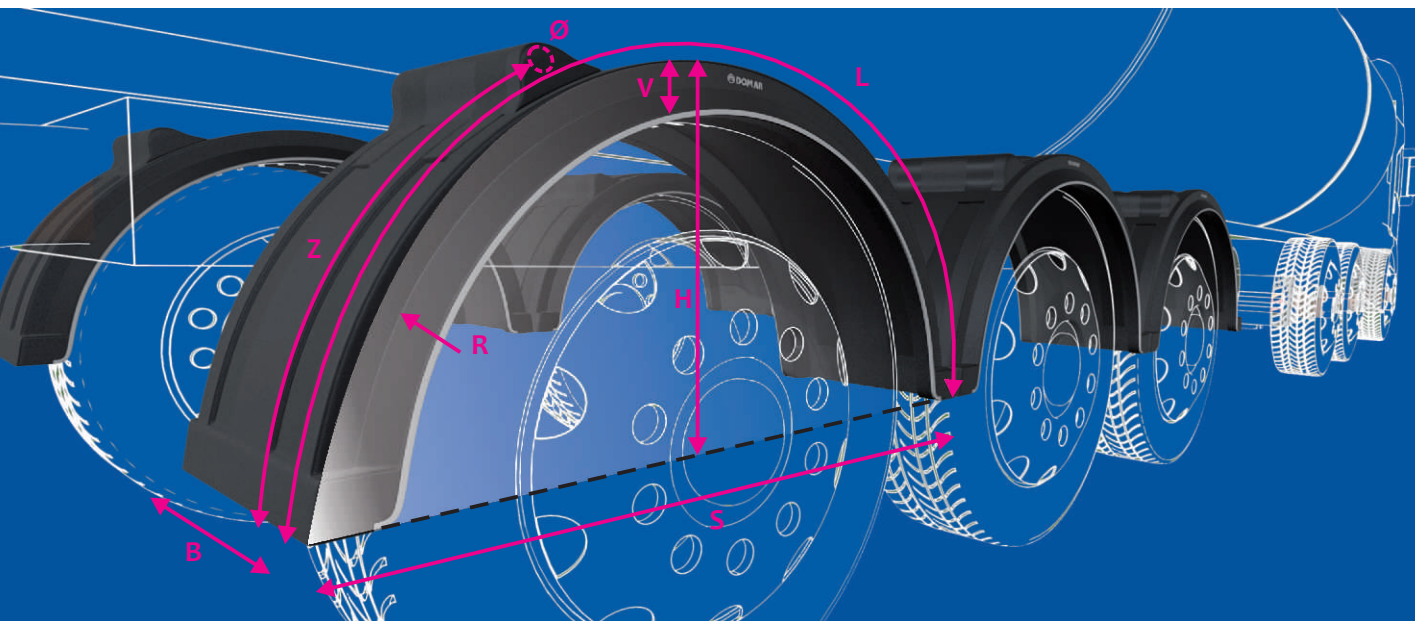

FLEXIBLE AND STRONG, HIGH - QUALITY

Technical specifications

Thanks to its reinforcement beads is more flexible and rugged

Characterized by white line

Minimum dimensions, the supports are

protected because placed inside the mudguard

Produced in high quality polypropylene, highly wearproof

Caratteristiche tecnico-qualitative

Flessibile e robusto grazie alla presenza di nervature di rinforzo

Contraddistinto dal bordo bianco

Presenta minime dimensioni di ingombro e protegge totalmente i supporti di sostegno poiché integrati al suo interno

Realizzato con polipropilene di alta qualità e resistente all'invecchiamento

Características técnica y cualitativas

Flexible y resistente gracias a sus nervaturas de refuerzo

Se caracteriza por el ribete blanco

Presenta un volumen mínimo y protege totalmente los soportes ya que están incorporados a su interior

Realizado en polipropileno de alta calidad y muy resistente al envejecimiento

Technische Qualitative Merkmale

Flexibel und kräftig dank der Verstärkungsrippe mit weißem Rand

niedrige Außenmaße, er schützt die Rohre total der Innenseite

ausgefertigt mit Polypropylen von höher Qualität

ausgefertigt, ganz Recyclable

Caractéristiques techniques

Grace aux nervures de renforce est plus flexible et robuste

Caractérisé par le bord blanc

Réalisé en polypropylène de qualité supérieur et résistant à l'usure

DOMAR