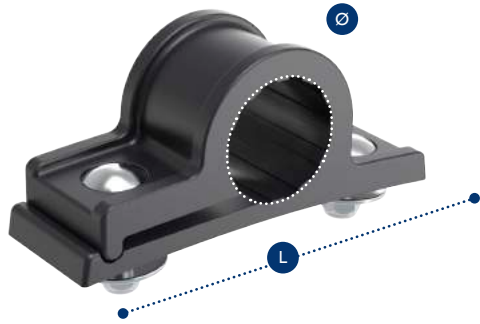

DK81

Supports / Supporti / Bidas de soporte / Halterungen / Supports

Plastic fixed support for mudguard

Supporto parafrangofango fisso in plastica
Brida de soporte aleta fijo en plástico
Träger für kotflügel, aus plastik
Support d'aile fixe en plastique