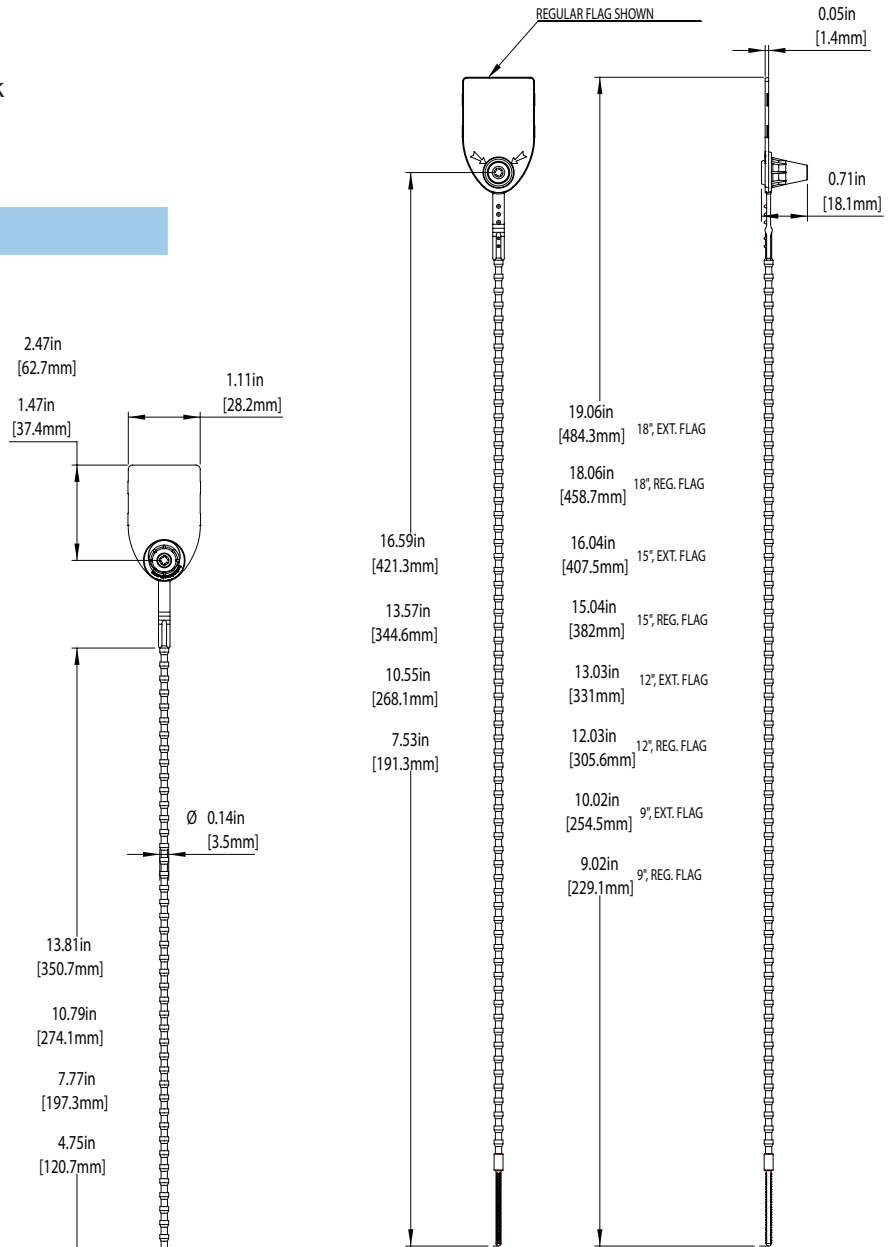

SP

Tug Tight Seal

ADJUSTABLE LENGTH SEAL

The Tug Tight is an ideal security seal for situations requiring varying seal lengths. This one time use tamper evident pull-tight adjustable security seal allows the user to cinch-up the seal according to their specific size requirements.

MATERIAL

High Density Polyethylene and Acetal

DIMENSIONS / USABLE LENGTHS

9" seal:	6"	Custom Size
12" seal:	9"	Standard Size
15" seal:	12"	Standard Size
18" seal:	15"	Standard Size

STRENGTH CHARACTERISTICS

Average pull apart force: 40 lbs (18.1 kg)

MARKING/PRINTING

- Minimum quantities apply to customized versions of this product – please call for details
- Hot Stamped Printing
- Numbering: 7 digits, Lettering: 3 lines of 8 characters
- Laser barcoding available with extended flag

9" seal: 10 lbs per thousand

12" seal: 14 lbs. per thousand

15" & 18" seal: 19 lbs. per thousand

9" seal: 14.5" x 14.5" x 12"

12" seal: 14.5" x 14.5" x 14.5"

15" & 18" seal: 19" x 19" x 12"

Tug Tight 15V2

ANGOLA, IN • ATLANTA, GA • TALLAPOOSA, GA • MARTLEY, UK • MEXICO CITY, MX • MONTERREY, MX • SUZHOU, CN